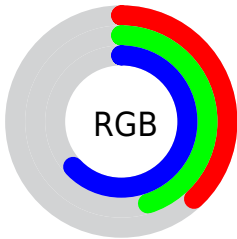

Distribution

- Red (38%)
- Green (45%)
- Blue (63%)