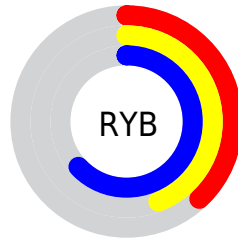

- Red (38%)
- Yellow (44%)
- Blue (63%)