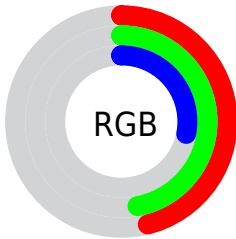

Distribution

- Red (46%)
- Green (47%)
- Blue (28%)