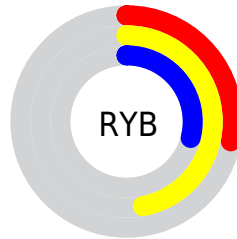

- Red (28%)
- Yellow (47%)
- Blue (29%)