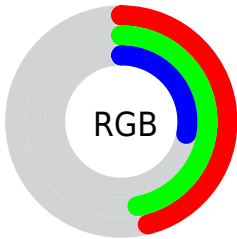

Distribution

- Red (46%)
- Green (47%)
- Blue (28%)