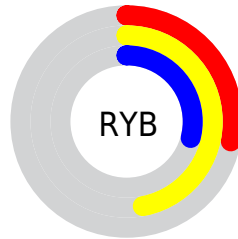

- Red (28%)
- Yellow (47%)
- Blue (29%)