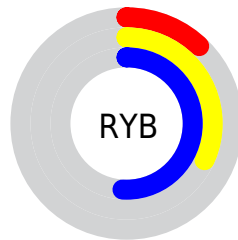

Conversions

Conversions Part 2

Format	Color
R_{YB}	30, 82, 130
Decimal	1999483
CIE _{Lab}	49.00, -29.10, -4.25
CIE _{LCh}	49, 29.411, 188.315
Y _{xy}	17.5941, 0.2357, 0.3446
Android (android.graphics.Color)	4280189563 (0xFF1E827B)
YUV	99.3020, 11.6831, -60.7779
Hunter-Lab	41.9453, -22.1923, -0.9184

Details

The CIELCh color **49, 29.411, 188.315** is a dark color, and the websafe version is hex **339999**. A complement of this color would be **29, 47.806, 27.301**, and the grayscale version is **42, 0.006, 296.813**.

A 20% lighter version of the original color is **69, 29.194, 188.351**, and **30, 22.953, 186.414** is the 20% darker color. If you saturate the color by 10%, you get **49, 30.927, 187.551**, and if you desaturate by 10%, it is **49, 27.290, 189.038**.

Distribution

-  Red (12%)
-  Green (51%)
-  Blue (48%)

-  Red (12%)
-  Yellow (32%)
-  Blue (51%)

-  Cyan (77%)
-  Magenta (0%)
-  Yellow (5%)
-  Black (49%)

-  Cyan (88%)
-  Magenta (49%)
-  Yellow (52%)