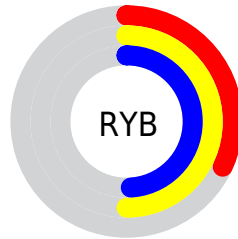

- Red (32%)
- Yellow (50%)
- Blue (49%)