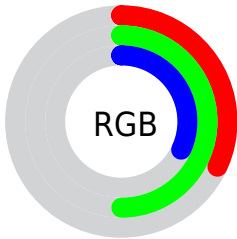

Distribution

- Red (32%)
- Green (50%)
- Blue (32%)