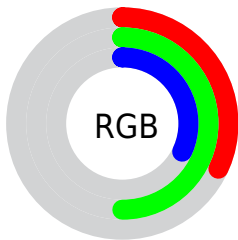

Distribution

- Red (32%)
- Green (50%)
- Blue (32%)