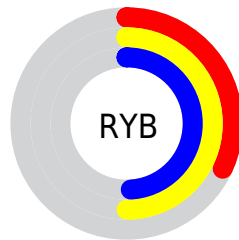

- Red (32%)
- Yellow (50%)
- Blue (49%)