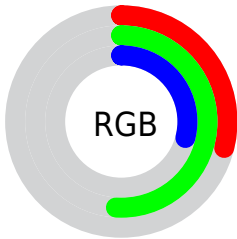

Distribution

Red (29%)

Green (51%)

Blue (29%)