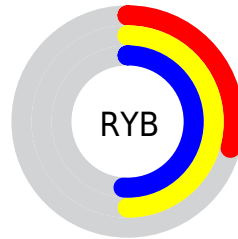

## Conversions Part 2

<b>Format</b>	<b>Color</b>
<b>R<sub>YB</sub></b>	73, 127, 129
Decimal	4817227
CIE <sub>Lab</sub>	49.00, -30.43, 23.64
CIE <sub>LCh</sub>	49, 38.530, 142.158
Yxy	17.5941, 0.3049, 0.4529
Android (android.graphics.Color)	4283007307 (0xFF49814B)
YUV	106.1000, -15.3323, -29.0287
Hunter-Lab	41.9453, -22.9992, 16.0575

# Details

The CIELCh color **49, 38.530, 142.158** is a dark color, and the websafe version is hex **669966**. A complement of this color would be **39, 38.430, 327.696**, and the grayscale version is **45, 0.006, 296.813**.

A 20% lighter version of the original color is **69, 38.462, 141.808**, and **29, 38.656, 141.924** is the 20% darker color. If you saturate the color by 10%, you get **48, 46.729, 141.105**, and if you desaturate by 10%, it is **50, 29.880, 143.099**.

# Distribution

Red (29%)

Green (51%)

Blue (29%)

Red (29%)

Yellow (50%)

Blue (51%)

Cyan (43%)