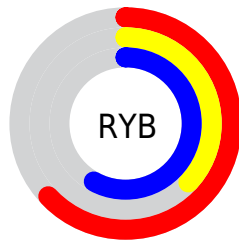

- Red (63%)
- Yellow (37%)
- Blue (58%)