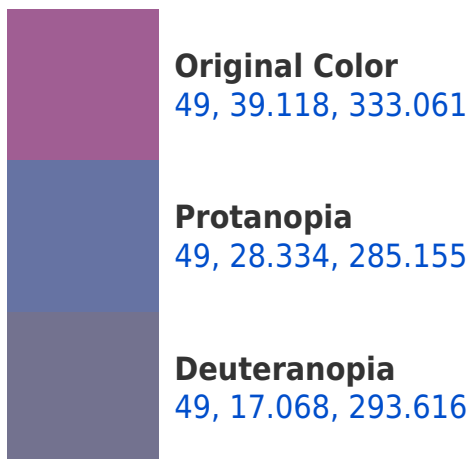

## Background

This preview shows how black text looks on a background with the CIELCh color 49, 39.118, 333.061.

This preview shows how white text looks on a background with the CIELCh color 49, 39.118, 333.061.

## Dichromacy

**Tritanopia**  
49, 23.287, 12.531

# Trichromacy

**Original Color**  
49, 39.118, 333.061

**Protanomaly**  
48, 30.115, 304.605

**Deuteranomaly**  
49, 23.647, 315.153

**Tritanomaly**  
49, 27.171, 352.444

# Monochromacy

**Original Color**  
49, 39.118, 333.061

**Achromatopsia**  
50, 0.007, 296.813

**Achromatomaly**  
50, 14.660, 331.895