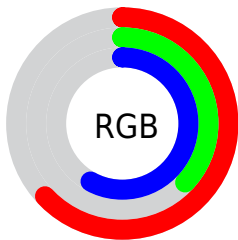

Distribution

- Red (63%)
- Green (37%)
- Blue (58%)