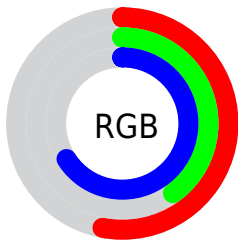

Distribution

Red (53%)

Green (40%)

Blue (66%)