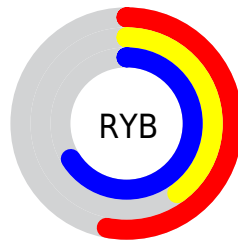

A 20% lighter version of the original color is  $69, 39.951, 311.300$ , and  $29, 40.944, 311.650$  is the 20% darker color. If you saturate the color by 10%, you get  $44, 51.154, 311.999$ , and if you desaturate by 10%, it is  $54, 29.921, 310.967$ .

# Distribution

Red (53%)

Green (40%)

Blue (66%)

Red (53%)

Yellow (40%)

Blue (66%)

Cyan (19%)