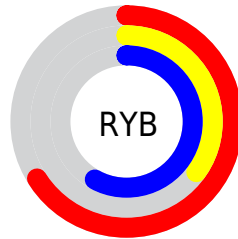

A 20% lighter version of the original color is  $69, 45.318, 336.219$ , and  $29, 45.076, 336.321$  is the 20% darker color. If you saturate the color by 10%, you get  $46, 53.228, 336.960$ , and if you desaturate by 10%, it is  $53, 36.157, 335.314$ .

# Distribution

Red (66%)

Green (35%)

Blue (58%)

Red (66%)

Yellow (35%)

Blue (58%)

Cyan (0%)