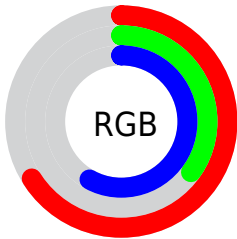

Distribution

Red (66%)

Green (35%)

Blue (58%)