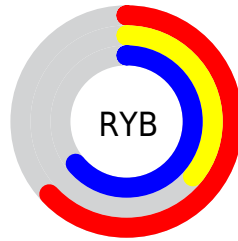

- Red (63%)
- Yellow (36%)
- Blue (64%)