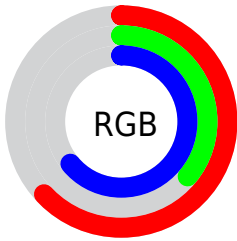

Distribution

- Red (63%)
- Green (36%)
- Blue (64%)