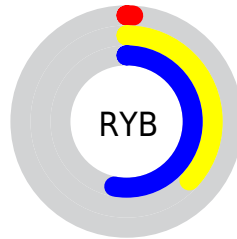

- Red (1%)
- Yellow (37%)
- Blue (53%)