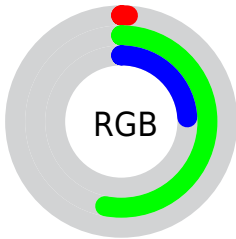

Distribution

- Red (1%)
- Green (53%)
- Blue (24%)