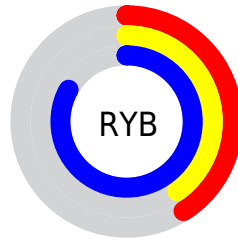

- Red (41%)
- Yellow (40%)
- Blue (83%)