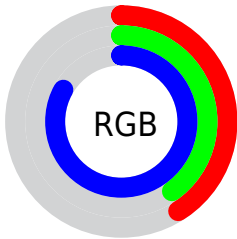

Distribution

- Red (41%)
- Green (40%)
- Blue (83%)