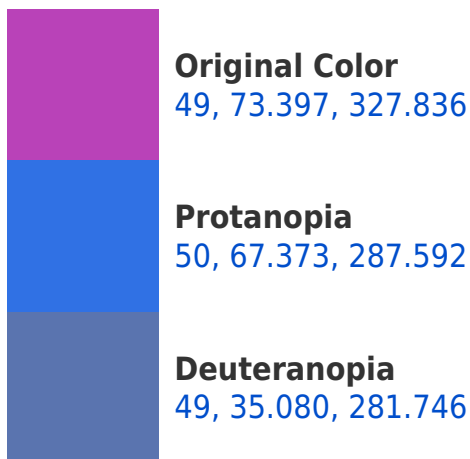

## Background

This preview shows how black text looks on a background with the CIELCh color 49, 73.397, 327.836.

This preview shows how white text looks on a background with the CIELCh color 49, 73.397, 327.836.

## Dichromacy

**Tritanopia**  
49, 36.305, 19.198

# Trichromacy

**Original Color**  
49, 73.397, 327.836

**Protanomaly**  
47, 68.261, 298.855

**Deuteranomaly**  
47, 48.041, 305.853

**Tritanomaly**  
49, 45.307, 350.560

# Monochromacy

**Original Color**  
49, 73.397, 327.836

**Achromatopsia**  
48, 0.006, 296.813

**Achromatomaly**  
47, 30.104, 326.051