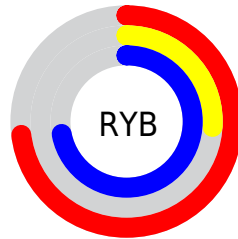

- Red (73%)
- Yellow (26%)
- Blue (72%)