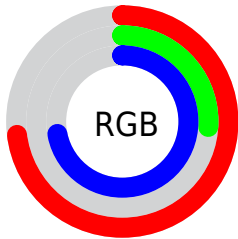

Distribution

- Red (73%)
- Green (26%)
- Blue (72%)