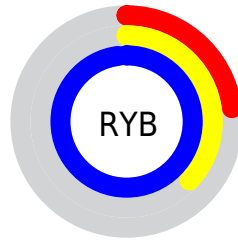

- Red (23%)
- Yellow (37%)
- Blue (98%)