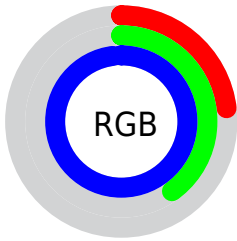

Distribution

- Red (23%)
- Green (40%)
- Blue (98%)