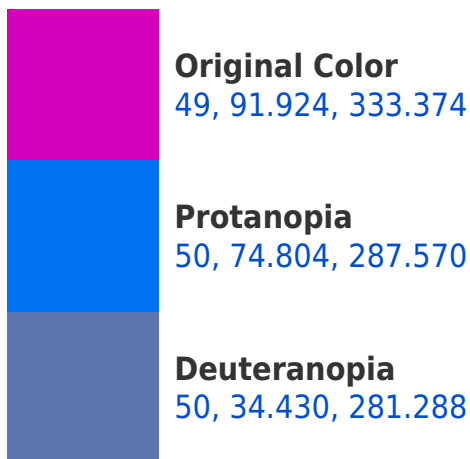

# Black Background

This preview shows how the CIELCh color 49, 91.834, 333.376 looks on a black background.

## Background

This preview shows how black text looks on a background with the CIELCh color 49, 91.834, 333.376.

This preview shows how white text looks on a background with the CIELCh color 49, 91.834, 333.376.

## Dichromacy

**Tritanopia**  
50, 56.945, 26.242

# Trichromacy

**Original Color**  
49, 91.924, 333.374

**Protanomaly**  
41, 88.507, 301.668

**Deuteranomaly**  
44, 64.227, 314.405

**Tritanomaly**  
48, 65.433, 358.550