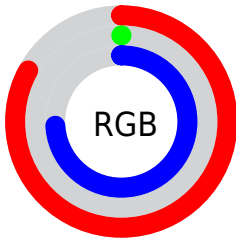

Distribution

Red (83%)

Green (0%)

Blue (74%)