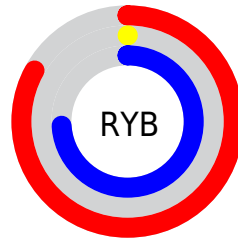

Red (83%)

Yellow (0%)

Blue (74%)