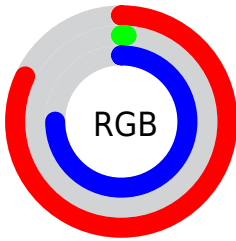

Distribution

- Red (82%)
- Green (1%)
- Blue (75%)