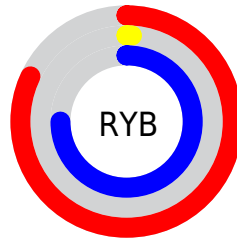

- Red (82%)
- Yellow (1%)
- Blue (75%)