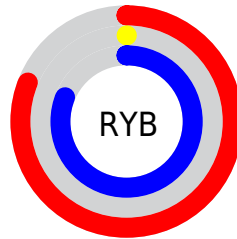

- Red (81%)
- Yellow (0%)
- Blue (81%)