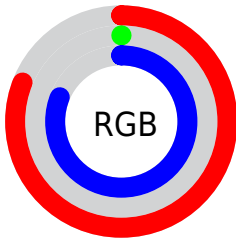

Distribution

- Red (81%)
- Green (0%)
- Blue (81%)