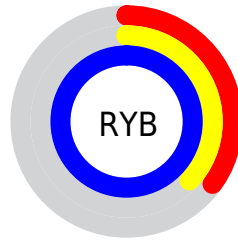

- Red (35%)
- Yellow (37%)
- Blue (100%)