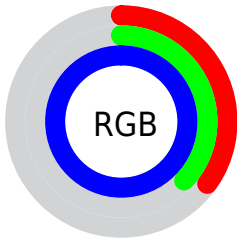

Distribution

- Red (35%)
- Green (37%)
- Blue (100%)