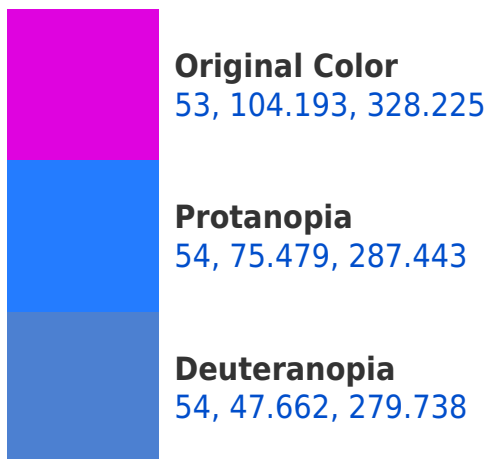

## Background

This preview shows how black text looks on a background with the CIELCh color 53, 104.080, 328.233.

This preview shows how white text looks on a background with the CIELCh color 53, 104.080,

## Dichromacy

**Tritanopia**  
53, 52.824, 24.040

# Trichromacy

**Original Color**  
53, 104.193, 328.225

**Protanomaly**  
46, 94.619, 303.886

**Deuteranomaly**  
47, 77.153, 307.988

**Tritanomaly**  
51, 67.403, 351.475

# Monochromacy

**Original Color**  
53, 104.193, 328.225

**Achromatopsia**  
40, 0.006, 296.813

**Achromatomaly**  
39, 53.771, 327.251