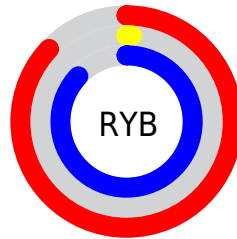

- Red (87%)
- Yellow (1%)
- Blue (87%)