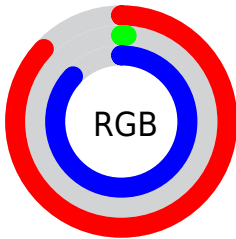

Distribution

- Red (87%)
- Green (1%)
- Blue (87%)