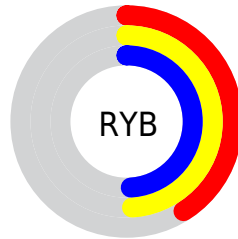

- Red (41%)
- Yellow (49%)
- Blue (49%)