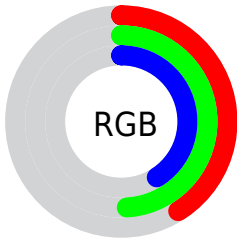

Distribution

- Red (41%)
- Green (49%)
- Blue (41%)