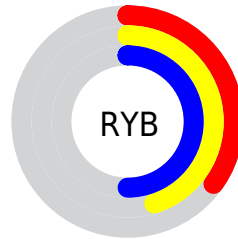

## Conversions Part 2

<b>Format</b>	<b>Color</b>
<b>R<sub>YB</sub></b>	90, 114, 127
Decimal	5930861
CIE <sub>Lab</sub>	50.00, -17.11, 5.62
CIE <sub>LCh</sub>	50, 18.008, 161.799
Y <sub>xy</sub>	18.4187, 0.2897, 0.3671
Android (android.graphics.Color)	4284120941 (0xFF5A7F6D)
YUV	113.8850, -2.4083, -20.9471
Hunter-Lab	42.9170, -14.6536, 6.2449

# Details

The CIELCh color  $50, 18.008, 161.799$  is a dark color, and the websafe version is hex  $669999$ . A complement of this color would be  $43, 18.689, 346.996$ , and the grayscale version is  $48, 0.006, 296.813$ .

A 20% lighter version of the original color is  $70, 18.240, 161.099$ , and  $30, 18.144, 162.483$  is the 20% darker color. If you saturate the color by 10%, you get  $49, 23.950, 160.700$ , and if you desaturate by 10%, it is  $51, 11.894, 162.786$ .

# Distribution

Red (35%)

Green (50%)

Blue (43%)

Red (35%)

Yellow (45%)

Blue (50%)

Cyan (29%)