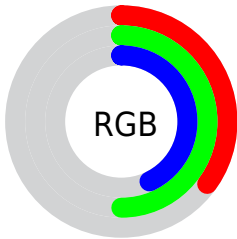

Distribution

Red (35%)

Green (50%)

Blue (43%)