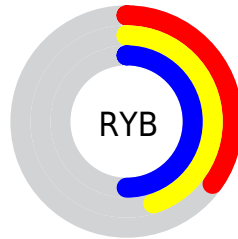

- Red (35%)
- Yellow (45%)
- Blue (50%)