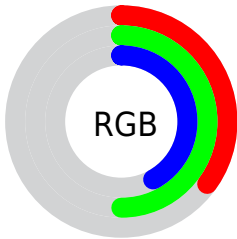

Distribution

- Red (35%)
- Green (50%)
- Blue (42%)