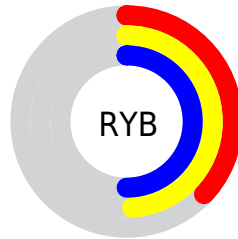

# Details

The CIELCh color  $50, 21.872, 144.527$  is a dark color, and the websafe version is hex  $669966$ . A complement of this color would be  $44, 21.893, 327.530$ , and the grayscale version is  $48, 0.006, 296.813$ .

A 20% lighter version of the original color is  $70, 21.841, 144.859$ , and  $30, 22.203, 143.703$  is the 20% darker color. If you saturate the color by 10%, you get  $49, 30.470, 143.678$ , and if you desaturate by 10%, it is  $51, 13.172, 145.264$ .

# Distribution

Red (37%)

Green (50%)

Blue (38%)

Red (37%)

Yellow (49%)

Blue (50%)

Cyan (25%)