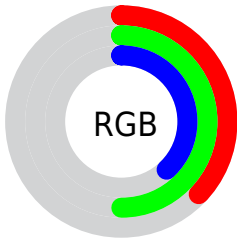

Distribution

Red (37%)

Green (50%)

Blue (38%)