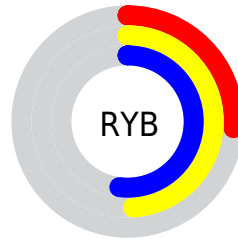

# Details

The CIELCh color **50, 41.820, 144.321** is a dark color, and the websafe version is hex **669966**. A complement of this color would be **39, 41.655, 331.329**, and the grayscale version is **45, 0.006, 296.813**.

A 20% lighter version of the original color is **70, 41.939, 144.613**, and **30, 42.084, 144.109** is the 20% darker color. If you saturate the color by 10%, you get **49, 49.380, 143.112**, and if you desaturate by 10%, it is **51, 33.757, 145.394**.

# Distribution

Red (26%)

Green (52%)

Blue (30%)

Red (26%)

Yellow (49%)

Blue (52%)

Cyan (50%)