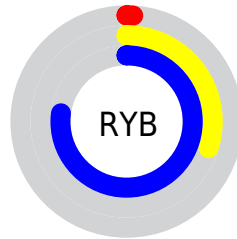

- Red (1%)
- Yellow (30%)
- Blue (77%)