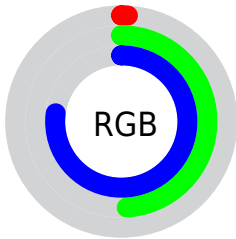

Distribution

- Red (1%)
- Green (49%)
- Blue (77%)