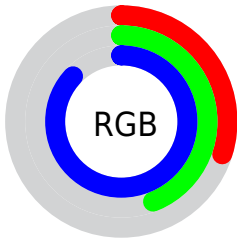

Distribution

Red (30%)

Green (44%)

Blue (87%)