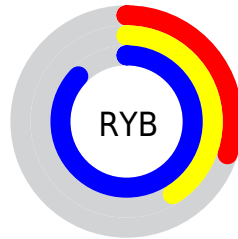

## Conversions Part 2

<b>Format</b>	<b>Color</b>
<a href="#">RYB</a>	<a href="#">76, 105, 221</a>
Decimal	<a href="#">5009629</a>
CIELab	<a href="#">50.00, 22.08, -59.62</a>
CIElCh	<a href="#">50, 63.581, 290.319</a>
Yxy	<a href="#">18.4187, 0.1968, 0.1655</a>
Android (android.graphics.Color)	<a href="#">4283199709 (0xFF4C70DD)</a>
YUV	<a href="#">113.6620, 52.9176, -33.0296</a>
Hunter-Lab	<a href="#">42.9170, 16.0101, -68.0206</a>

A 20% lighter version of the original color is **69, 50.712, 287.175**, and **31, 63.201, 292.486** is the 20% darker color. If you saturate the color by 10%, you get **45, 74.424, 293.420**, and if you desaturate by 10%, it is **56, 53.043, 287.494**.

# Distribution

Red (30%)

Green (44%)

Blue (87%)

Red (30%)

Yellow (41%)

Blue (87%)

Cyan (66%)