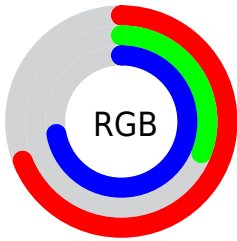

Distribution

Red (69%)

Green (31%)

Blue (72%)