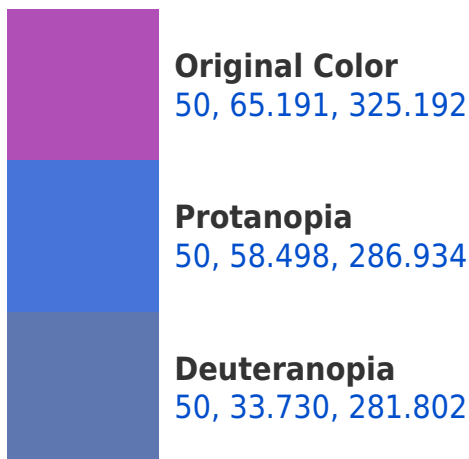

## Background

This preview shows how black text looks on a background with the CIELCh color 50, 65.191, 325.192.

This preview shows how white text looks on a background with the CIELCh color 50, 65.191, 325.192.

## Dichromacy

**Tritanopia**  
50, 28.917, 14.239

# Trichromacy

**Original Color**  
50, 65.191, 325.192

**Protanomaly**  
49, 59.227, 298.865

**Deuteranomaly**  
49, 43.985, 303.415

**Tritanomaly**  
50, 38.021, 345.587

# Monochromacy

**Original Color**  
50, 65.191, 325.192

**Achromatopsia**  
51, 0.007, 296.813

**Achromatomaly**  
49, 25.937, 323.567