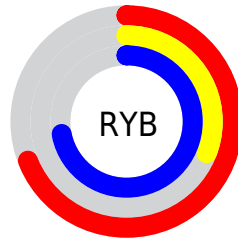

# Details

The CIELCh color **50, 65.191, 325.192** is a light color, and the websafe version is hex **CC66CC**. A complement of this color would be **67, 65.225, 138.433**, and the grayscale version is **51, 0.007, 296.813**.

A 20% lighter version of the original color is **70, 64.930, 325.362**, and **30, 65.089, 325.466** is the 20% darker color. If you saturate the color by 10%, you get **47, 74.329, 325.480**, and if you desaturate by 10%, it is **54, 54.703, 324.818**.

# Distribution

Red (69%)

Green (31%)

Blue (72%)

Red (69%)

Yellow (31%)

Blue (72%)

Cyan (4%)