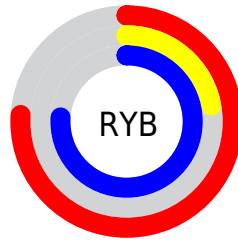

Red (76%)

Yellow (22%)

Blue (76%)