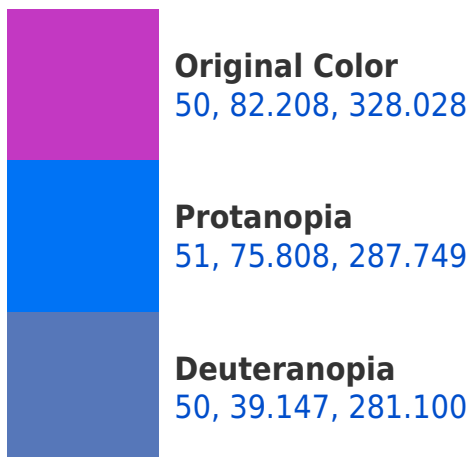

## Background

This preview shows how black text looks on a background with the CIELCh color 50, 82.208, 328.028.

This preview shows how white text looks on a background with the CIELCh color 50, 82.208, 328.028.

## Dichromacy

**Tritanopia**  
50, 41.154, 20.640

# Trichromacy

**Original Color**  
50, 82.208, 328.028

**Protanomaly**  
45, 78.297, 296.282

**Deuteranomaly**  
48, 54.973, 306.240

**Tritanomaly**  
49, 50.554, 350.921

# Monochromacy

**Original Color**  
50, 82.208, 328.028

**Achromatopsia**  
48, 0.006, 296.813

**Achromatomaly**  
47, 34.959, 326.842