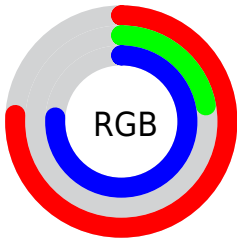

Distribution

Red (76%)

Green (22%)

Blue (76%)