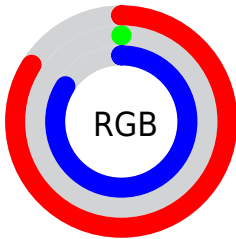

Distribution

- Red (84%)
- Green (0%)
- Blue (84%)