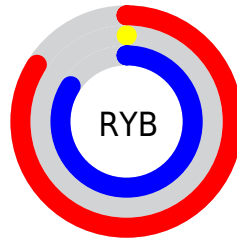

- Red (84%)
- Yellow (0%)
- Blue (84%)