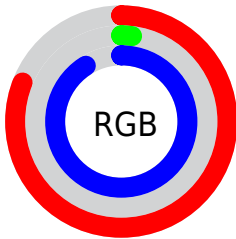

Distribution

- Red (81%)
- Green (2%)
- Blue (91%)