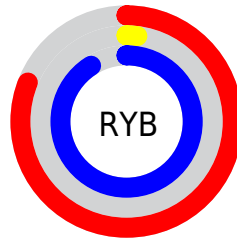

- Red (81%)
- Yellow (2%)
- Blue (91%)