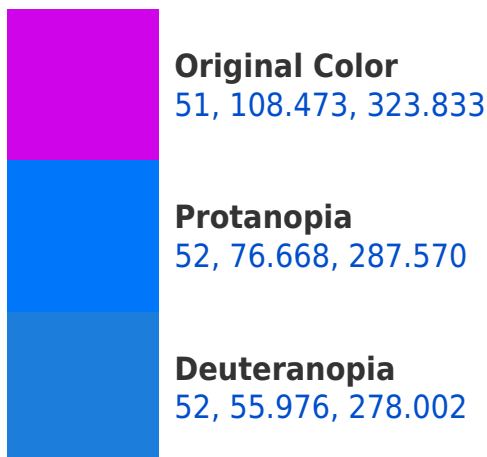

## **Background**

This preview shows how black text looks on a background with the CIELCh color 51, 108.473, 323.833.

This preview shows how white text looks on a background with the CIELCh color 51, 108.473, 323.833.

## Dichromacy

**Tritanopia**  
51, 43.111, 20.387

# Trichromacy

**Original Color**  
51, 108.473, 323.833

**Protanomaly**  
43, 97.775, 301.446

**Deuteranomaly**  
44, 84.302, 302.066

**Tritanomaly**  
48, 64.343, 343.549

# Monochromacy

**Original Color**  
51, 108.473, 323.833

**Achromatopsia**  
39, 0.005, 296.813

**Achromatomaly**  
38, 54.503, 323.586