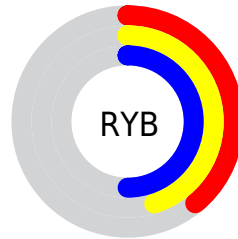

## Conversions Part 2

<b>Format</b>	<b>Color</b>
<b>R<sub>YB</sub></b>	99, 114, 127
Decimal	6520698
CIE <sub>Lab</sub>	51.00, -11.14, -0.59
CIE <sub>LCh</sub>	51, 11.153, 183.041
Yxy	19.2686, 0.2863, 0.3389
Android (android.graphics.Color)	4284710778 (0xFF637F7A)
<b>YUV</b>	118.0580, 1.9434, -16.7139
Hunter-Lab	43.8960, -10.6327, 1.9517

# Details

The CIELCh color **51, 11.153, 183.041** is a dark color, and the websafe version is hex **669999**. A complement of this color would be **45, 12.220, 7.023**, and the grayscale version is **50, 0.007, 296.813**.

A 20% lighter version of the original color is **71, 11.431, 181.802**, and **31, 11.480, 181.522** is the 20% darker color. If you saturate the color by 10%, you get **50, 15.855, 182.105**, and if you desaturate by 10%, it is **52, 6.197, 183.941**.

# Distribution

Red (39%)

Green (50%)

Blue (48%)

Red (39%)

Yellow (45%)

Blue (50%)

Cyan (22%)