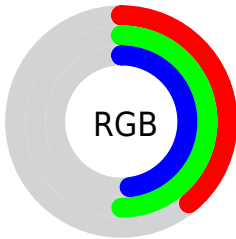

Distribution

Red (39%)

Green (50%)

Blue (48%)