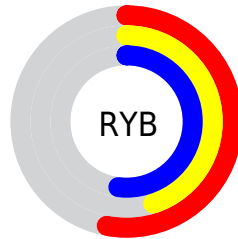

- Red (53%)
- Yellow (45%)
- Blue (52%)