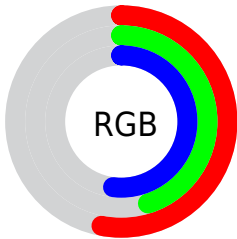

Distribution

- Red (53%)
- Green (45%)
- Blue (52%)