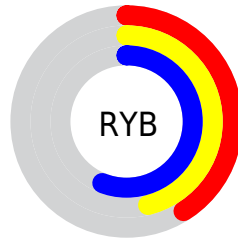

A 20% lighter version of the original color is  $71, 13.847, 264.766$ , and  $31, 13.944, 265.846$  is the 20% darker color. If you saturate the color by 10%, you get  $48, 18.616, 265.518$ , and if you desaturate by 10%, it is  $54, 8.609, 261.835$ .

# Distribution

Red (41%)

Green (48%)

Blue (56%)

Red (41%)

Yellow (46%)

Blue (56%)

Cyan (27%)