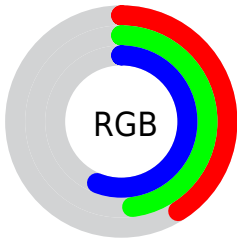

Distribution

Red (41%)

Green (48%)

Blue (56%)