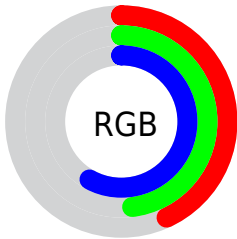

Distribution

- Red (43%)
- Green (48%)
- Blue (58%)