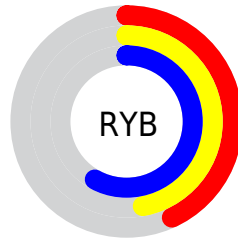

- Red (43%)
- Yellow (47%)
- Blue (58%)