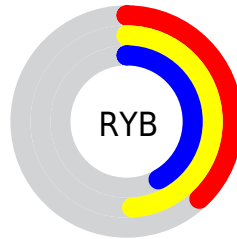

- Red (38%)
- Yellow (49%)
- Blue (42%)