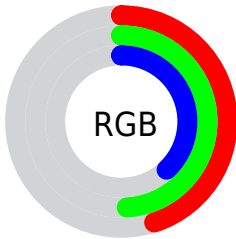

Distribution

- Red (45%)
- Green (49%)
- Blue (38%)