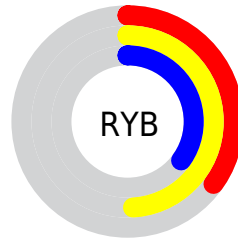

- Red (35%)
- Yellow (49%)
- Blue (35%)