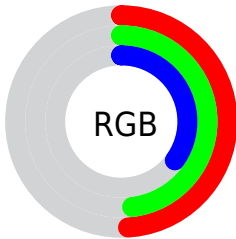

Distribution

- Red (49%)
- Green (48%)
- Blue (35%)