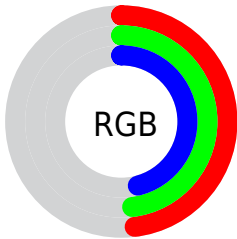

Distribution

Red (48%)

Green (48%)

Blue (46%)