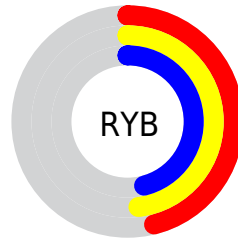

## Conversions Part 2

<b>Format</b>	<b>Color</b>
<a href="#">RYB</a>	<a href="#">118, 122, 118</a>
Decimal	<a href="#">8026742</a>
CIELab	<a href="#">51.00, -0.79, 2.18</a>
CIElCh	<a href="#">51, 2.318, 109.860</a>
Yxy	<a href="#">19.2686, 0.3173, 0.3366</a>
Android (android.graphics.Color)	<a href="#">4286216822 (0xFF7A7A76)</a>
YUV	<a href="#">121.5440, -1.7472, 0.3999</a>
Hunter-Lab	<a href="#">43.8960, -2.9521, 3.9637</a>

# Details

The CIELCh color **51, 2.318, 109.860** is a dark color, and the websafe version is hex **666666**. A complement of this color would be **50, 2.348, 290.526**, and the grayscale version is **51, 0.007, 296.813**.

A 20% lighter version of the original color is **71, 2.171, 109.935**, and **31, 1.902, 109.811** is the 20% darker color. If you saturate the color by 10%, you get **51, 9.380, 108.977**, and if you desaturate by 10%, it is **51, 4.762, 290.816**.

# Distribution

Red (48%)

Green (48%)

Blue (46%)

Red (46%)

Yellow (48%)

Blue (46%)

Cyan (0%)