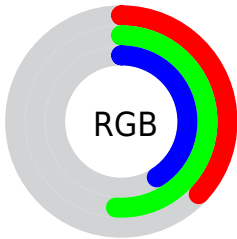

Distribution

- Red (37%)
- Green (51%)
- Blue (41%)