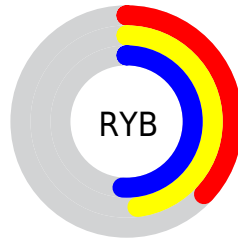

- Red (37%)
- Yellow (48%)
- Blue (51%)