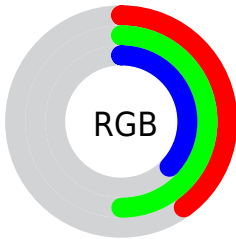

Distribution

Red (40%)

Green (50%)

Blue (37%)