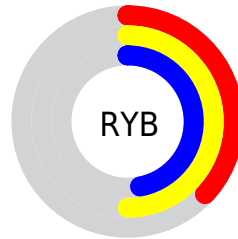

# Details

The CIELCh color **51, 21.759, 136.319** is a dark color, and the websafe version is hex **669966**. A complement of this color would be **44, 22.075, 318.594**, and the grayscale version is **49, 0.007, 296.813**.

A 20% lighter version of the original color is **71, 21.551, 136.187**, and **31, 21.771, 136.948** is the 20% darker color. If you saturate the color by 10%, you get **50, 30.162, 135.756**, and if you desaturate by 10%, it is **52, 13.278, 136.838**.

# Distribution

Red (40%)

Green (50%)

Blue (37%)

Red (37%)

Yellow (50%)

Blue (47%)

Cyan (19%)