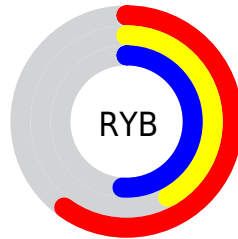

- Red (60%)
- Yellow (42%)
- Blue (51%)