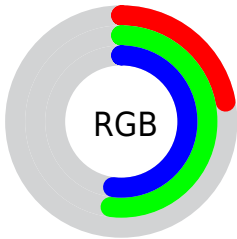

Distribution

Red (22%)

Green (52%)

Blue (52%)