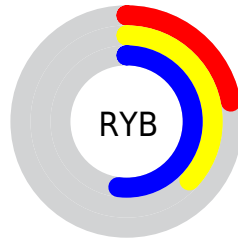

# Details

The CIELCh color **51, 24.638, 196.975** is a dark color, and the websafe version is hex **339999**. A complement of this color would be **34, 37.513, 26.627**, and the grayscale version is **46, 0.006, 296.813**.

A 20% lighter version of the original color is **71, 24.358, 197.517**, and **31, 21.999, 198.100** is the 20% darker color. If you saturate the color by 10%, you get **51, 27.075, 196.742**, and if you desaturate by 10%, it is **51, 21.590, 197.266**.

# Distribution

Red (22%)

Green (52%)

Blue (52%)

Red (22%)

Yellow (37%)

Blue (52%)

Cyan (59%)