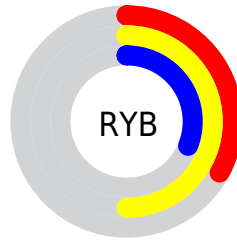

- Red (33%)
- Yellow (50%)
- Blue (31%)