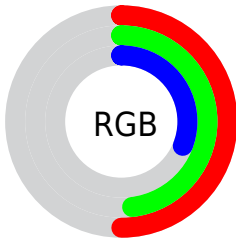

Distribution

- Red (50%)
- Green (48%)
- Blue (31%)