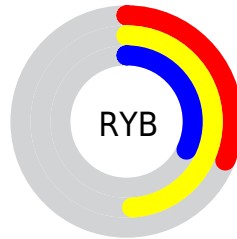

- Red (31%)
- Yellow (49%)
- Blue (32%)