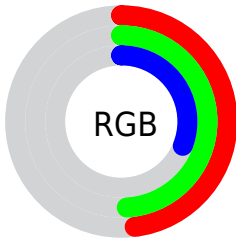

Distribution

- Red (48%)
- Green (49%)
- Blue (31%)