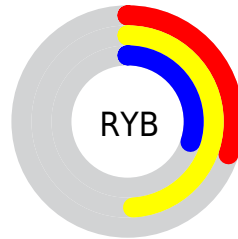

## Conversions Part 2

<b>Format</b>	<b>Color</b>
<b>RYB</b>	77, 124, 77
Decimal	8158285
CIELab	51.00, -7.70, 25.68
CIElCh	51, 26.813, 106.682
Yxy	19.2686, 0.3670, 0.4187
Android (android.graphics.Color)	4286348365 (0xFF7C7C4D)
YUV	118.6420, -20.5295, 4.6990
Hunter-Lab	43.8960, -8.1419, 17.4003

# Details

The CIELCh color  $51, 26.813, 106.682$  is a dark color, and the websafe version is hex  $666633$ . A complement of this color would be  $35, 29.388, 294.899$ , and the grayscale version is  $50, 0.007, 296.813$ .

A 20% lighter version of the original color is  $71, 26.407, 106.628$ , and  $31, 26.776, 106.298$  is the 20% darker color. If you saturate the color by 10%, you get  $51, 33.503, 105.807$ , and if you desaturate by 10%, it is  $51, 19.883, 107.598$ .

# Distribution

Red (49%)

Green (49%)

Blue (30%)

Red (30%)

Yellow (49%)

Blue (30%)

Cyan (0%)