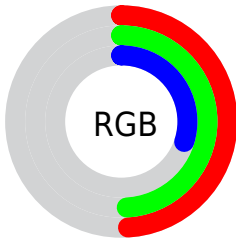

Distribution

Red (49%)

Green (49%)

Blue (30%)