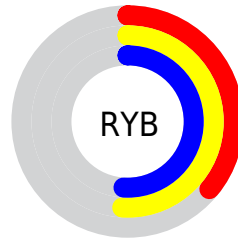

A 20% lighter version of the original color is  $71, 26.657, 143.046$ , and  $31, 26.560, 142.833$  is the 20% darker color. If you saturate the color by 10%, you get  $50, 36.035, 141.645$ , and if you desaturate by 10%, it is  $52, 17.666, 143.291$ .

# Distribution

Red (36%)

Green (51%)

Blue (36%)

Red (36%)

Yellow (51%)

Blue (51%)

Cyan (29%)