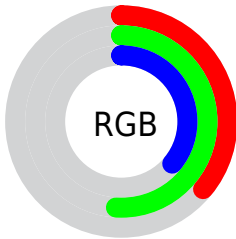

Distribution

Red (36%)

Green (51%)

Blue (36%)