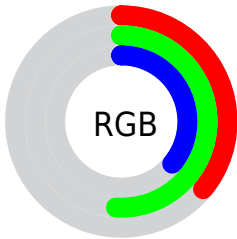

Distribution

Red (36%)

Green (51%)

Blue (36%)