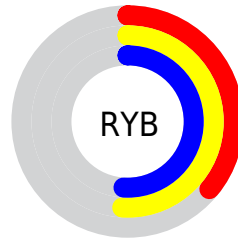

# Details

The CIELCh color  $51, 27.877, 143.055$  is a dark color, and the websafe version is hex  $669966$ . A complement of this color would be  $44, 27.878, 326.726$ , and the grayscale version is  $48, 0.006, 296.813$ .

A 20% lighter version of the original color is  $71, 27.993, 142.961$ , and  $31, 27.527, 143.245$  is the 20% darker color. If you saturate the color by 10%, you get  $50, 36.804, 142.151$ , and if you desaturate by 10%, it is  $52, 18.746, 143.844$ .

# Distribution

Red (36%)

Green (51%)

Blue (36%)

Red (36%)

Yellow (51%)

Blue (51%)

Cyan (31%)