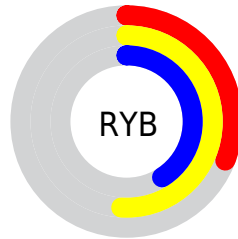

# Details

The CIELCh color **51, 30.458, 127.322** is a dark color, and the websafe version is hex **669966**. A complement of this color would be **38, 32.125, 310.921**, and the grayscale version is **49, 0.007, 296.813**.

A 20% lighter version of the original color is **71, 30.368, 127.393**, and **31, 30.687, 127.013** is the 20% darker color. If you saturate the color by 10%, you get **50, 37.996, 126.888**, and if you desaturate by 10%, it is **52, 22.694, 127.790**.

# Distribution

Red (41%)

Green (51%)

Blue (31%)

Red (31%)

Yellow (51%)

Blue (41%)

Cyan (19%)