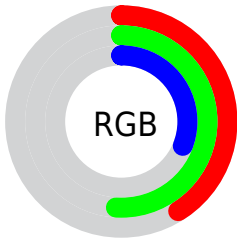

Distribution

Red (41%)

Green (51%)

Blue (31%)