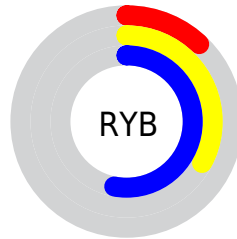

- Red (12%)
- Yellow (33%)
- Blue (53%)