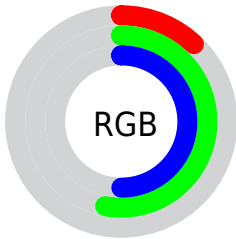

Distribution

- Red (12%)
- Green (53%)
- Blue (50%)