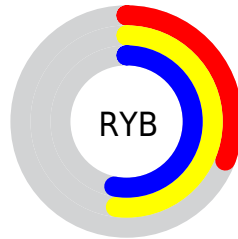

## Conversions Part 2

<b>Format</b>	<b>Color</b>
<a href="#">RYB</a>	<a href="#">78, 133, 134</a>
Decimal	<a href="#">5146191</a>
CIELab	<a href="#">51.00, -30.49, 23.97</a>
CIELCh	<a href="#">51, 38.782, 141.832</a>
Yxy	<a href="#">19.2686, 0.3061, 0.4500</a>
Android (android.graphics.Color)	<a href="#">4283336271 (0xFF4E864F)</a>
YUV	<a href="#">110.9860, -15.7691, -28.9287</a>
Hunter-Lab	<a href="#">43.8960, -23.5302, 16.6208</a>

# Details

The CIELCh color **51, 38.782, 141.832** is a dark color, and the websafe version is hex **669966**. A complement of this color would be **42, 38.699, 327.093**, and the grayscale version is **47, 0.006, 296.813**.

A 20% lighter version of the original color is **71, 38.900, 141.850**, and **31, 38.899, 141.638** is the 20% darker color. If you saturate the color by 10%, you get **50, 47.423, 140.802**, and if you desaturate by 10%, it is **52, 29.692, 142.752**.

# Distribution

- Red (31%)
- Green (53%)
- Blue (31%)

- Red (31%)
- Yellow (52%)
- Blue (53%)

- Cyan (42%)
- Magenta (0%)
- Yellow (41%)
- Black (47%)

- Cyan (69%)
- Magenta (47%)
- Yellow (69%)