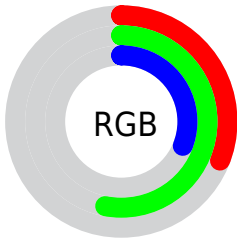

Distribution

- Red (31%)
- Green (53%)
- Blue (31%)